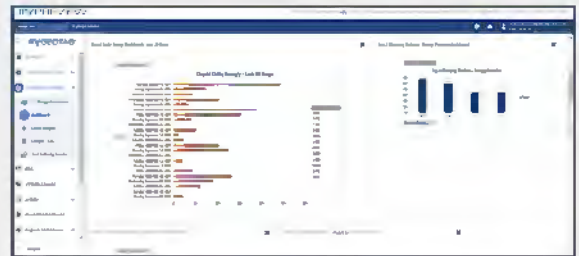

MANAGE YOUR ENTIRE FLEET PORTFOLIO IN ONE DASHBOARD.

Have your entire fleet portfolio data at your fingertips with the industry's first fleet telematics integration partnership between Geotab and Atom Power. Manage all your fleet assets in real-time with data visualization capabilities through one seamless dashboard.

GEOTAB

- EV location
- Charging status
- Session data
- Geofencing
- Vehicle alerts
- Sustainability rules

ELECTRIFY YOUR FLEET WITH CONFIDENCE.

Benefits to Your Fleet

- 100% uptime for assured route readiness
- Charge more EVs without utility upgrades
- Software-defined and programmable 1.4kW - 19.4 kW
- Scalable and future-proof
- Lowest total cost of ownership
- Optimized energy efficiency through dynamic energy management